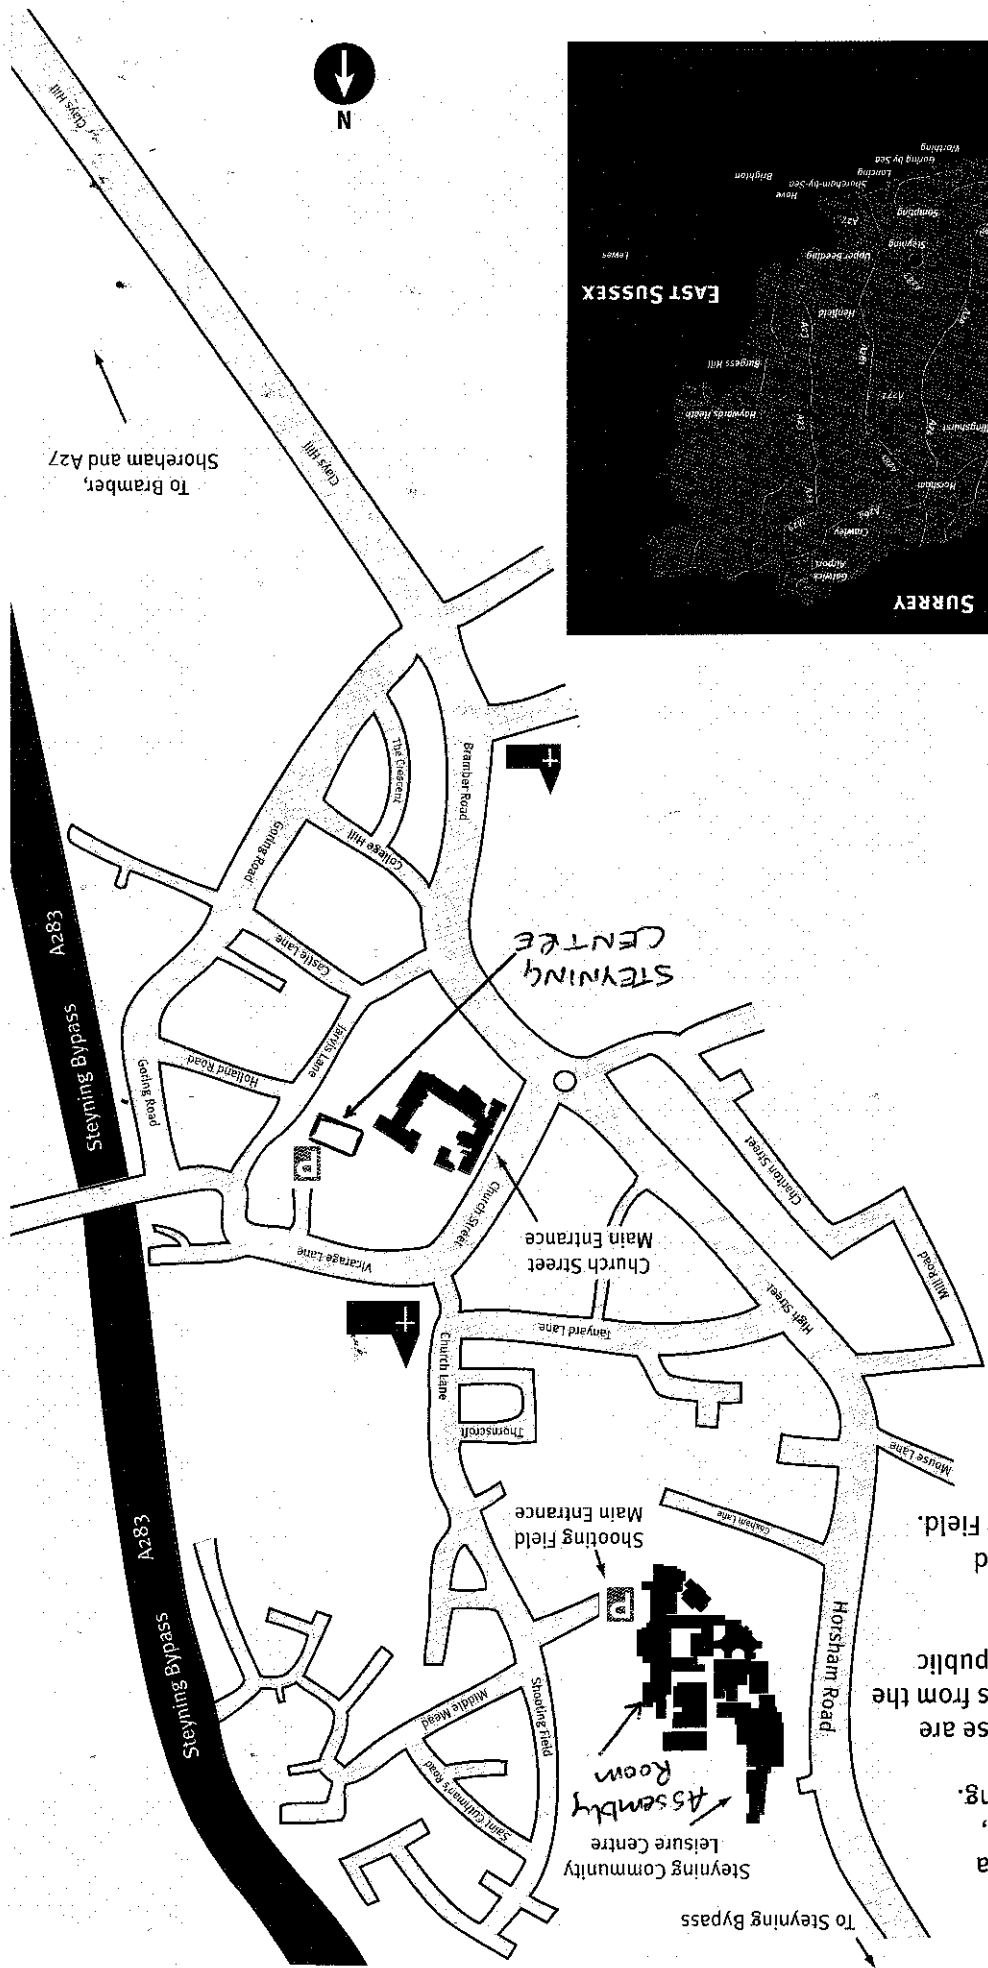

## How to find us...

The historic town of Steyning lies in a valley just north of the South Downs, approximately 6 miles from Worthing. The Lower School and Boarding House are situated in Church Street which leads from the High Street to Vicarage Lane, where public parking is available. The Upper School main reception and car park are accessed from Shooting Field.